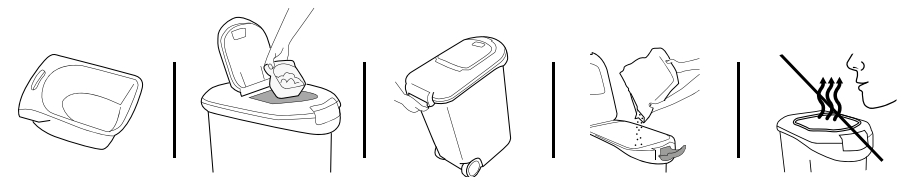

Food Containers