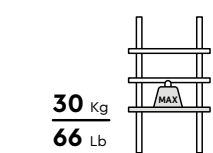

Highly modular height

Weight capacity of 30 kg per shelf

Multiple shelf length options

Free valuable floor space

Fit with universal shelves brackets

SHELVING KIT 100 17212425

97 × 30 cm (regulated high)

Galvanized steel brackets and rails