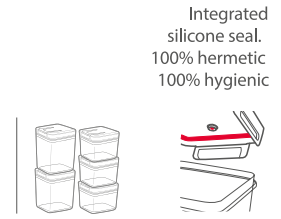

Lunch & Go

LUNCH BOX ~1.4 L 00768
230 × 130 × H70 mm | 6 

CURVER

Dry Cubes

Integrated silicone seal.
100% hermetic
100% hygienic

SQUARE ~0.8 L 00995
120 × 120 × H100 mm | 6

SQUARE ~1.3 L 00996
120 × 120 × H150 mm | 6